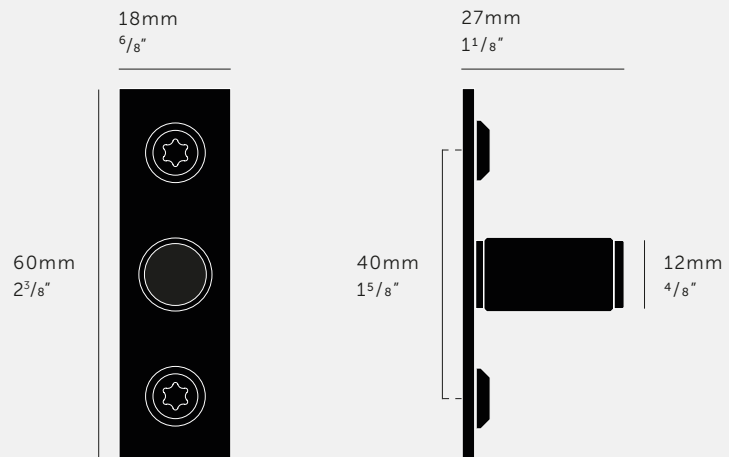

BUSTER+PUNCH

LONDON

[product.]

FURNITURE KNOB / PLATE / LINEAR

[type. **HARDWARE.**]

[knurl. **LINEAR.**]

[detail. **TORX SCREW.**]

A pair of furniture knobs made from solid metal. These knobs feature our elegant, diamond-cut, linear-knurl pattern and are refined by hand. Comes complete with machined backplates made from solid metal and finished with torx screws. Works great on cabinet doors, cupboards, kitchen units and just about anything that can open. Available in five metal finishes: steel, brass, burnt steel, gun metal and black.

[type. **HARDWARE.**]

[info. **MEASUREMENTS.**]

[info. **SPECIFICATIONS.**]

Front Fixing

* Fits doors & draws of:

min 16mm. or 5/8"*

[info. **FINISH & SKU NUMBERS.**]

[finish.]